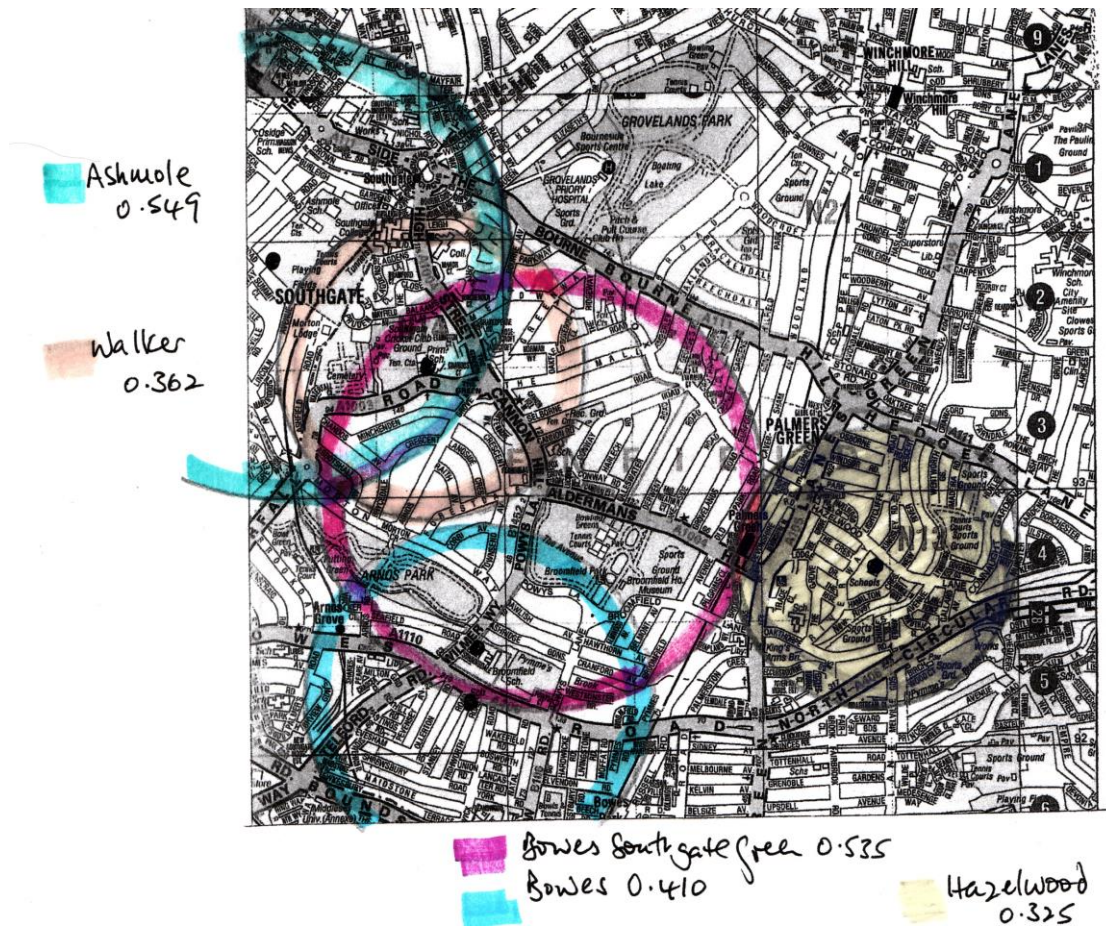

Fox Lane & District Residents Association

Primary school admissions 2018

The new 2019 Primary Admissions brochure lists oversubscribed schools and the size of their catchment areas, so we have a follow up map to those presented at the last FLdra meeting.

The Walker catchment area has shrunk back to 0.362 miles; Hazelwood has shrunk again. The Highfield catchment doesn't even reach Bourne Hill. New is the catchment area for the single-form entry Southgate Green branch of Bowes, which is measured from the top of Aldermans Hill.

Ashmole Primary has a catchment of 0.549 miles that barely touches the FLdra area. Ashmole had 312 applications for 60 places last year.

Richard Thompson 3 November 2018